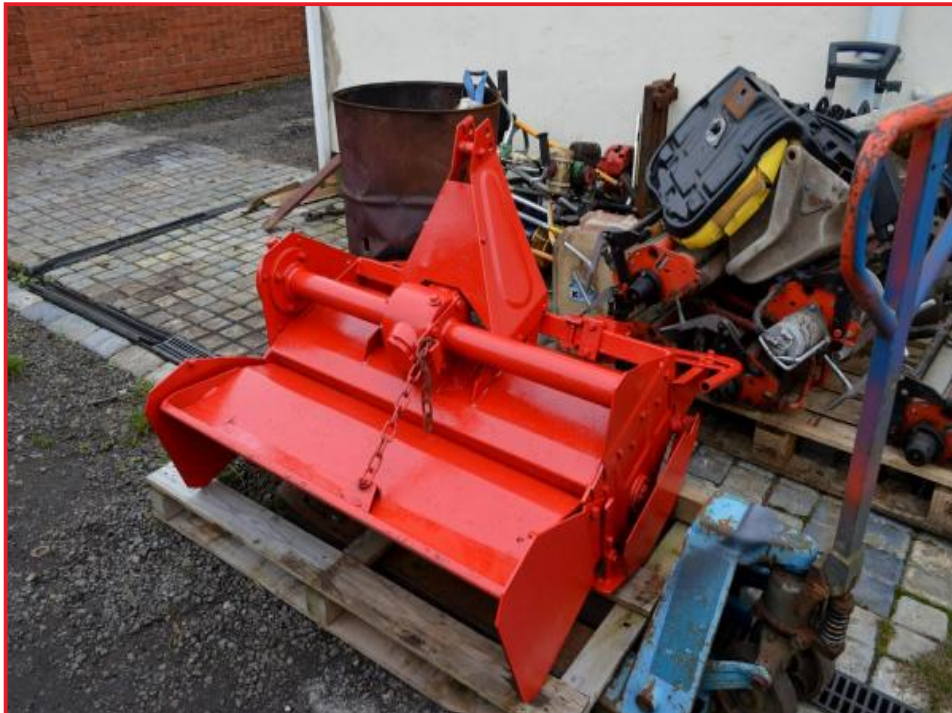

# E W Allen Tractors

NEW & USED AGRICULTURAL MACHINERY

## KUBOTA 1MTR ROTAVATOR

**£450.00**

VERY GOOD NEW PTO